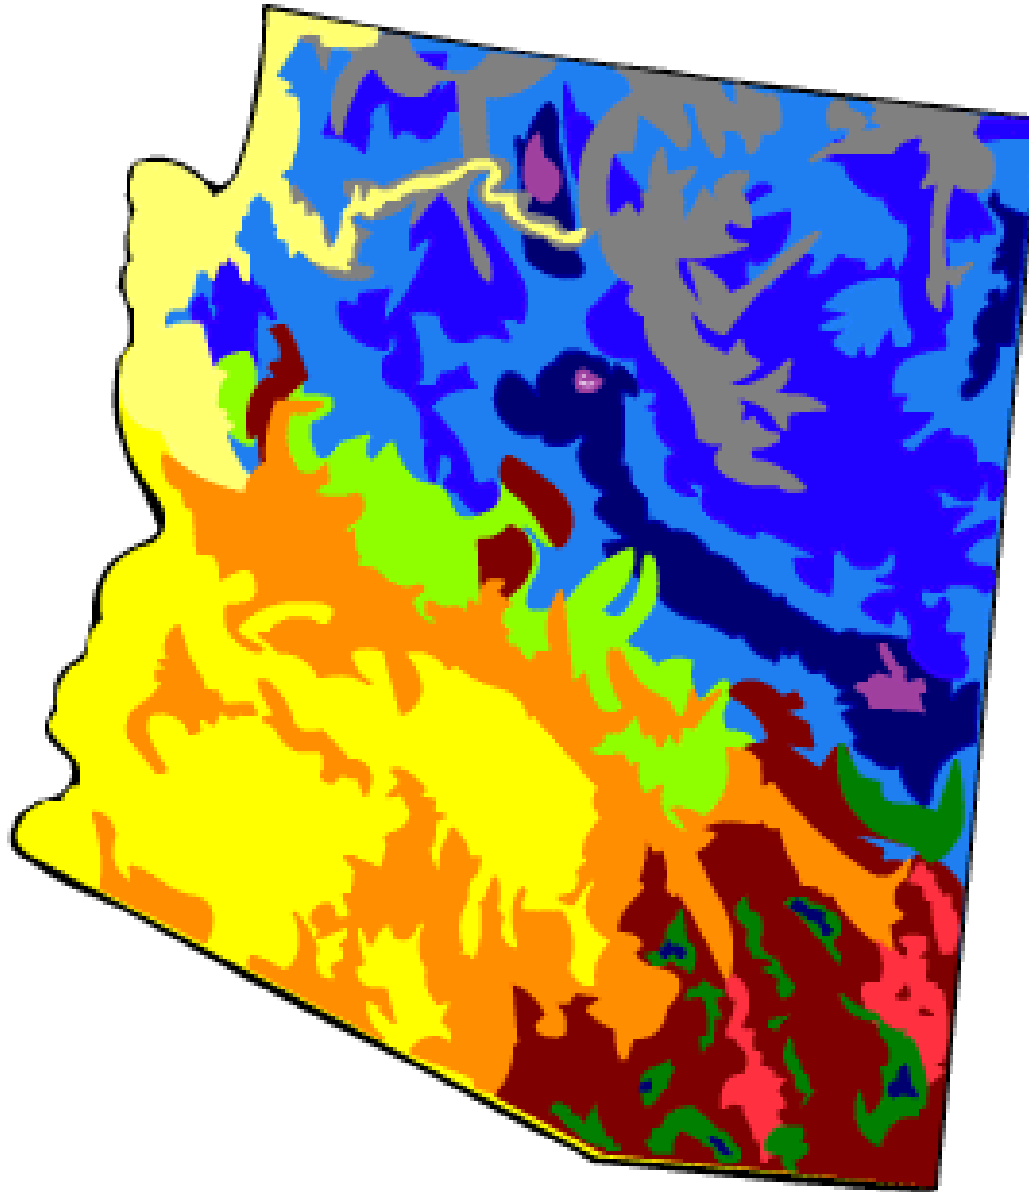

Biomes of Arizona

ARIZONA BIOMES

Click a category below

- Alpine Tundra
- Spruce Alpine Forest
- Petran Montane Conifer Forest
- Juniper-Pinyon Woodlands
- Interior Chapparal
- Plains Grassland
- Desert grassland
- Great Basin Desertscrub
- Mohave Desertscrub
- Chihuahuan Desertscrub
- Encinal & Mexican Oak-Pine Woodland
- Lower Colorado River Sonora Desertscrub
- Arizona Upland Sonora Desertscrub